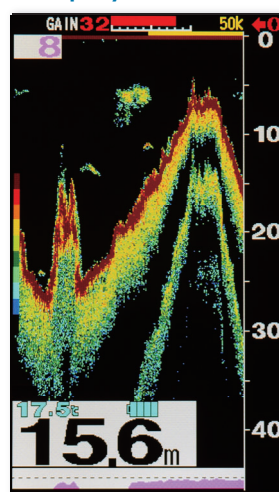

# Little Giant Performance

5" Fish Finder  
**HE-62C**

50/200kHz Dual Frequency Model

■ Specifications

Display	5 inch LCD
Number of Pixel	272 × 480
Operating Voltage	11-14V DC or AA battery × 8pcs
Power Consumption	3W
Operating Hrs	Approx. 10hrs w/ AA batteries
Display Style	Portrait only
Dimensions	170(H) × 178(W) × 63(D)mm
Weight	Approx. 0.7kg
Depth Range	0 to 500m (1500ft, 280fa, 300br)
Others	<ul style="list-style-type: none"> <li>• Auto Range (OFF / ON)</li> <li>• Auto Gain (OFF / LOW / MID / HIGH)</li> <li>• Expansion rate (×2, ×4, ×8)</li> <li>• Expansion (OFF / Auto Exp / Manual Exp / Bottom Lock)</li> <li>• A-mode (OFF / ON)</li> <li>• Sweep Speed (Freeze + 5 steps)</li> <li>• Language Selectable</li> <li>• Depth unit selectable from meters, Feet, Fathoms, Brazas</li> <li>• Color Configuration (4 types)</li> <li>• Background Color (White / Blue / Black)</li> <li>• Clutter</li> <li>• Depth Digit (OFF / Small / Medium / Large)</li> <li>• Hard Bottom Level Readout</li> <li>• Water Temp. Readout **</li> <li>• Water Temp. Graph **</li> <li>• Alarm (Fish, Depth, Battery and Water Temp. **)</li> <li>• Fish Mark (OFF / ON)</li> <li>• Water Temp Unit ( °C / °F ) **</li> <li>• Depth Marker (OFF / ON)</li> <li>• Auto Range Max Depth</li> <li>• Clean Echo (OFF / LOW / HIGH)</li> <li>• Pulse Length (Short / Medium / Long)</li> <li>• Keel Offset</li> <li>• Scale Line (OFF / ON)</li> <li>• Menu Content Storage</li> <li>• Back Light ( 5 levels)</li> <li>• Built-in Simulator</li> </ul>

SF10

UD01

■ Display View

Bottom Hardness Graph

Bottom Lock + Bottom Hardness Graph

■ Dimensions

Specifications are subject to change without notice.

● Dealer