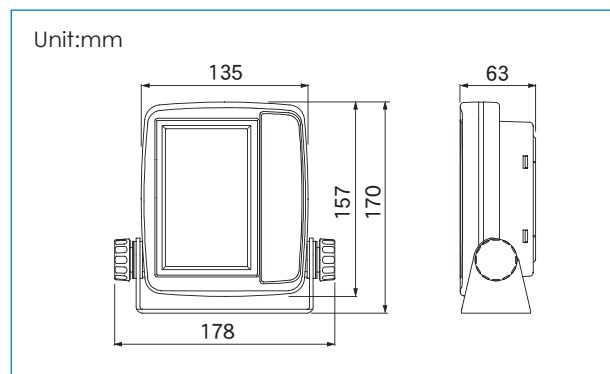

# Little Giant Performance

5" Fish Finder  
**HE-62C**

50/200kHz Dual Frequency Model

■ Specifications

Display	5 inch LCD
Number of Pixel	272 × 480
Operating Voltage	11-14V DC or AA battery × 8pcs
Power Consumption	3W
Operating Hrs	Approx. 10hrs w/ AA batteries
Display Style	Portrait only
Dimensions	170(H) × 178(W) × 63(D)mm
Weight	Approx. 0.7kg
Depth Range	0 to 500m (1500ft, 280fa, 300br)
Others	<ul style="list-style-type: none"> <li>• Auto Range (OFF / ON)</li> <li>• Auto Gain (OFF / LOW / MID / HIGH)</li> <li>• Expansion rate (×2, ×4, ×8)</li> <li>• Expansion (OFF / Auto Exp / Manual Exp / Bottom Lock)</li> <li>• A-mode (OFF / ON)</li> <li>• Sweep Speed (Freeze + 5 steps)</li> <li>• Language Selectable</li> <li>• Depth unit selectable from meters, Feet, Fathoms, Brazas</li> <li>• Color Configuration (4 types)</li> <li>• Background Color (White / Blue / Black)</li> <li>• Clutter</li> <li>• Depth Digit (OFF / Small / Medium / Large)</li> <li>• Hard Bottom Level Readout</li> <li>• Water Temp. Readout **</li> <li>• Water Temp. Graph **</li> <li>• Alarm (Fish, Depth, Battery and Water Temp. **)</li> <li>• Fish Mark (OFF / ON)</li> <li>• Water Temp Unit ( °C / °F ) **</li> <li>• Depth Marker (OFF / ON)</li> <li>• Auto Range Max Depth</li> <li>• Clean Echo (OFF / LOW / HIGH)</li> <li>• Pulse Length (Short / Medium / Long)</li> <li>• Keel Offset</li> <li>• Scale Line (OFF / ON)</li> <li>• Menu Content Storage</li> <li>• Back Light ( 5 levels)</li> <li>• Built-in Simulator</li> </ul>

SF10

UD01

■ Display View

Bottom Hardness Graph

Bottom Lock + Bottom Hardness Graph

■ Dimensions

Specifications are subject to change without notice.

● Dealer