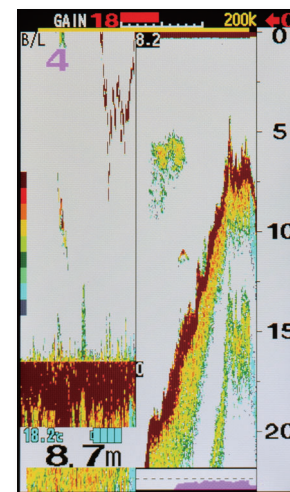

# Little Giant Performance

5" Fish Finder  
**HE-62C**

50/200kHz Dual Frequency Model

■ Specifications

Display	5 inch LCD
Number of Pixel	272 × 480
Operating Voltage	11-14V DC or AA battery × 8pcs
Power Consumption	3W
Operating Hrs	Approx. 10hrs w/ AA batteries
Display Style	Portrait only
Dimensions	170(H) × 178(W) × 63(D)mm
Weight	Approx. 0.7kg
Depth Range	0 to 500m (1500ft, 280fa, 300br)
Others	<ul style="list-style-type: none"> <li>• Auto Range (OFF / ON)</li> <li>• Auto Gain (OFF / LOW / MID / HIGH)</li> <li>• Expansion rate (×2, ×4, ×8)</li> <li>• Expansion (OFF / Auto Exp / Manual Exp / Bottom Lock)</li> <li>• A-mode (OFF / ON)</li> <li>• Sweep Speed (Freeze + 5 steps)</li> <li>• Language Selectable</li> <li>• Depth unit selectable from meters, Feet, Fathoms, Brazas</li> <li>• Color Configuration (4 types)</li> <li>• Background Color (White / Blue / Black)</li> <li>• Clutter</li> <li>• Depth Digit (OFF / Small / Medium / Large)</li> <li>• Hard Bottom Level Readout</li> <li>• Water Temp. Readout **</li> <li>• Water Temp. Graph **</li> <li>• Alarm (Fish, Depth, Battery and Water Temp. **)</li> <li>• Fish Mark (OFF / ON)</li> <li>• Water Temp Unit ( °C / °F ) **</li> <li>• Depth Marker (OFF / ON)</li> <li>• Auto Range Max Depth</li> <li>• Clean Echo (OFF / LOW / HIGH)</li> <li>• Pulse Length (Short / Medium / Long)</li> <li>• Keel Offset</li> <li>• Scale Line (OFF / ON)</li> <li>• Menu Content Storage</li> <li>• Back Light ( 5 levels)</li> <li>• Built-in Simulator</li> </ul>

SF10

UD01

■ Display View

Bottom Hardness Graph

Bottom Lock + Bottom Hardness Graph

■ Dimensions

Specifications are subject to change without notice.

● Dealer