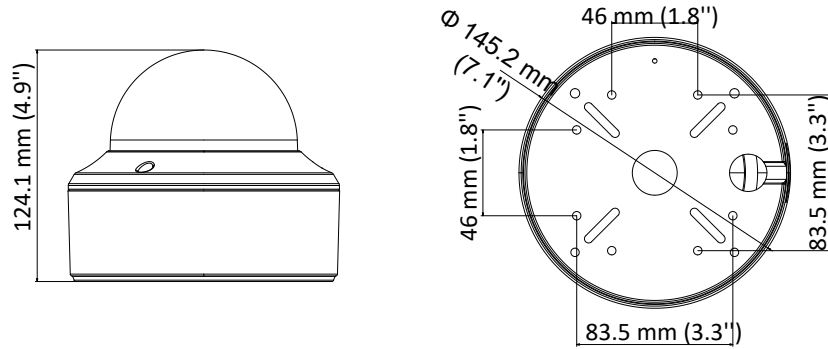

Order Models

DS-2CE56D8T-VPIT3ZE

Dimension